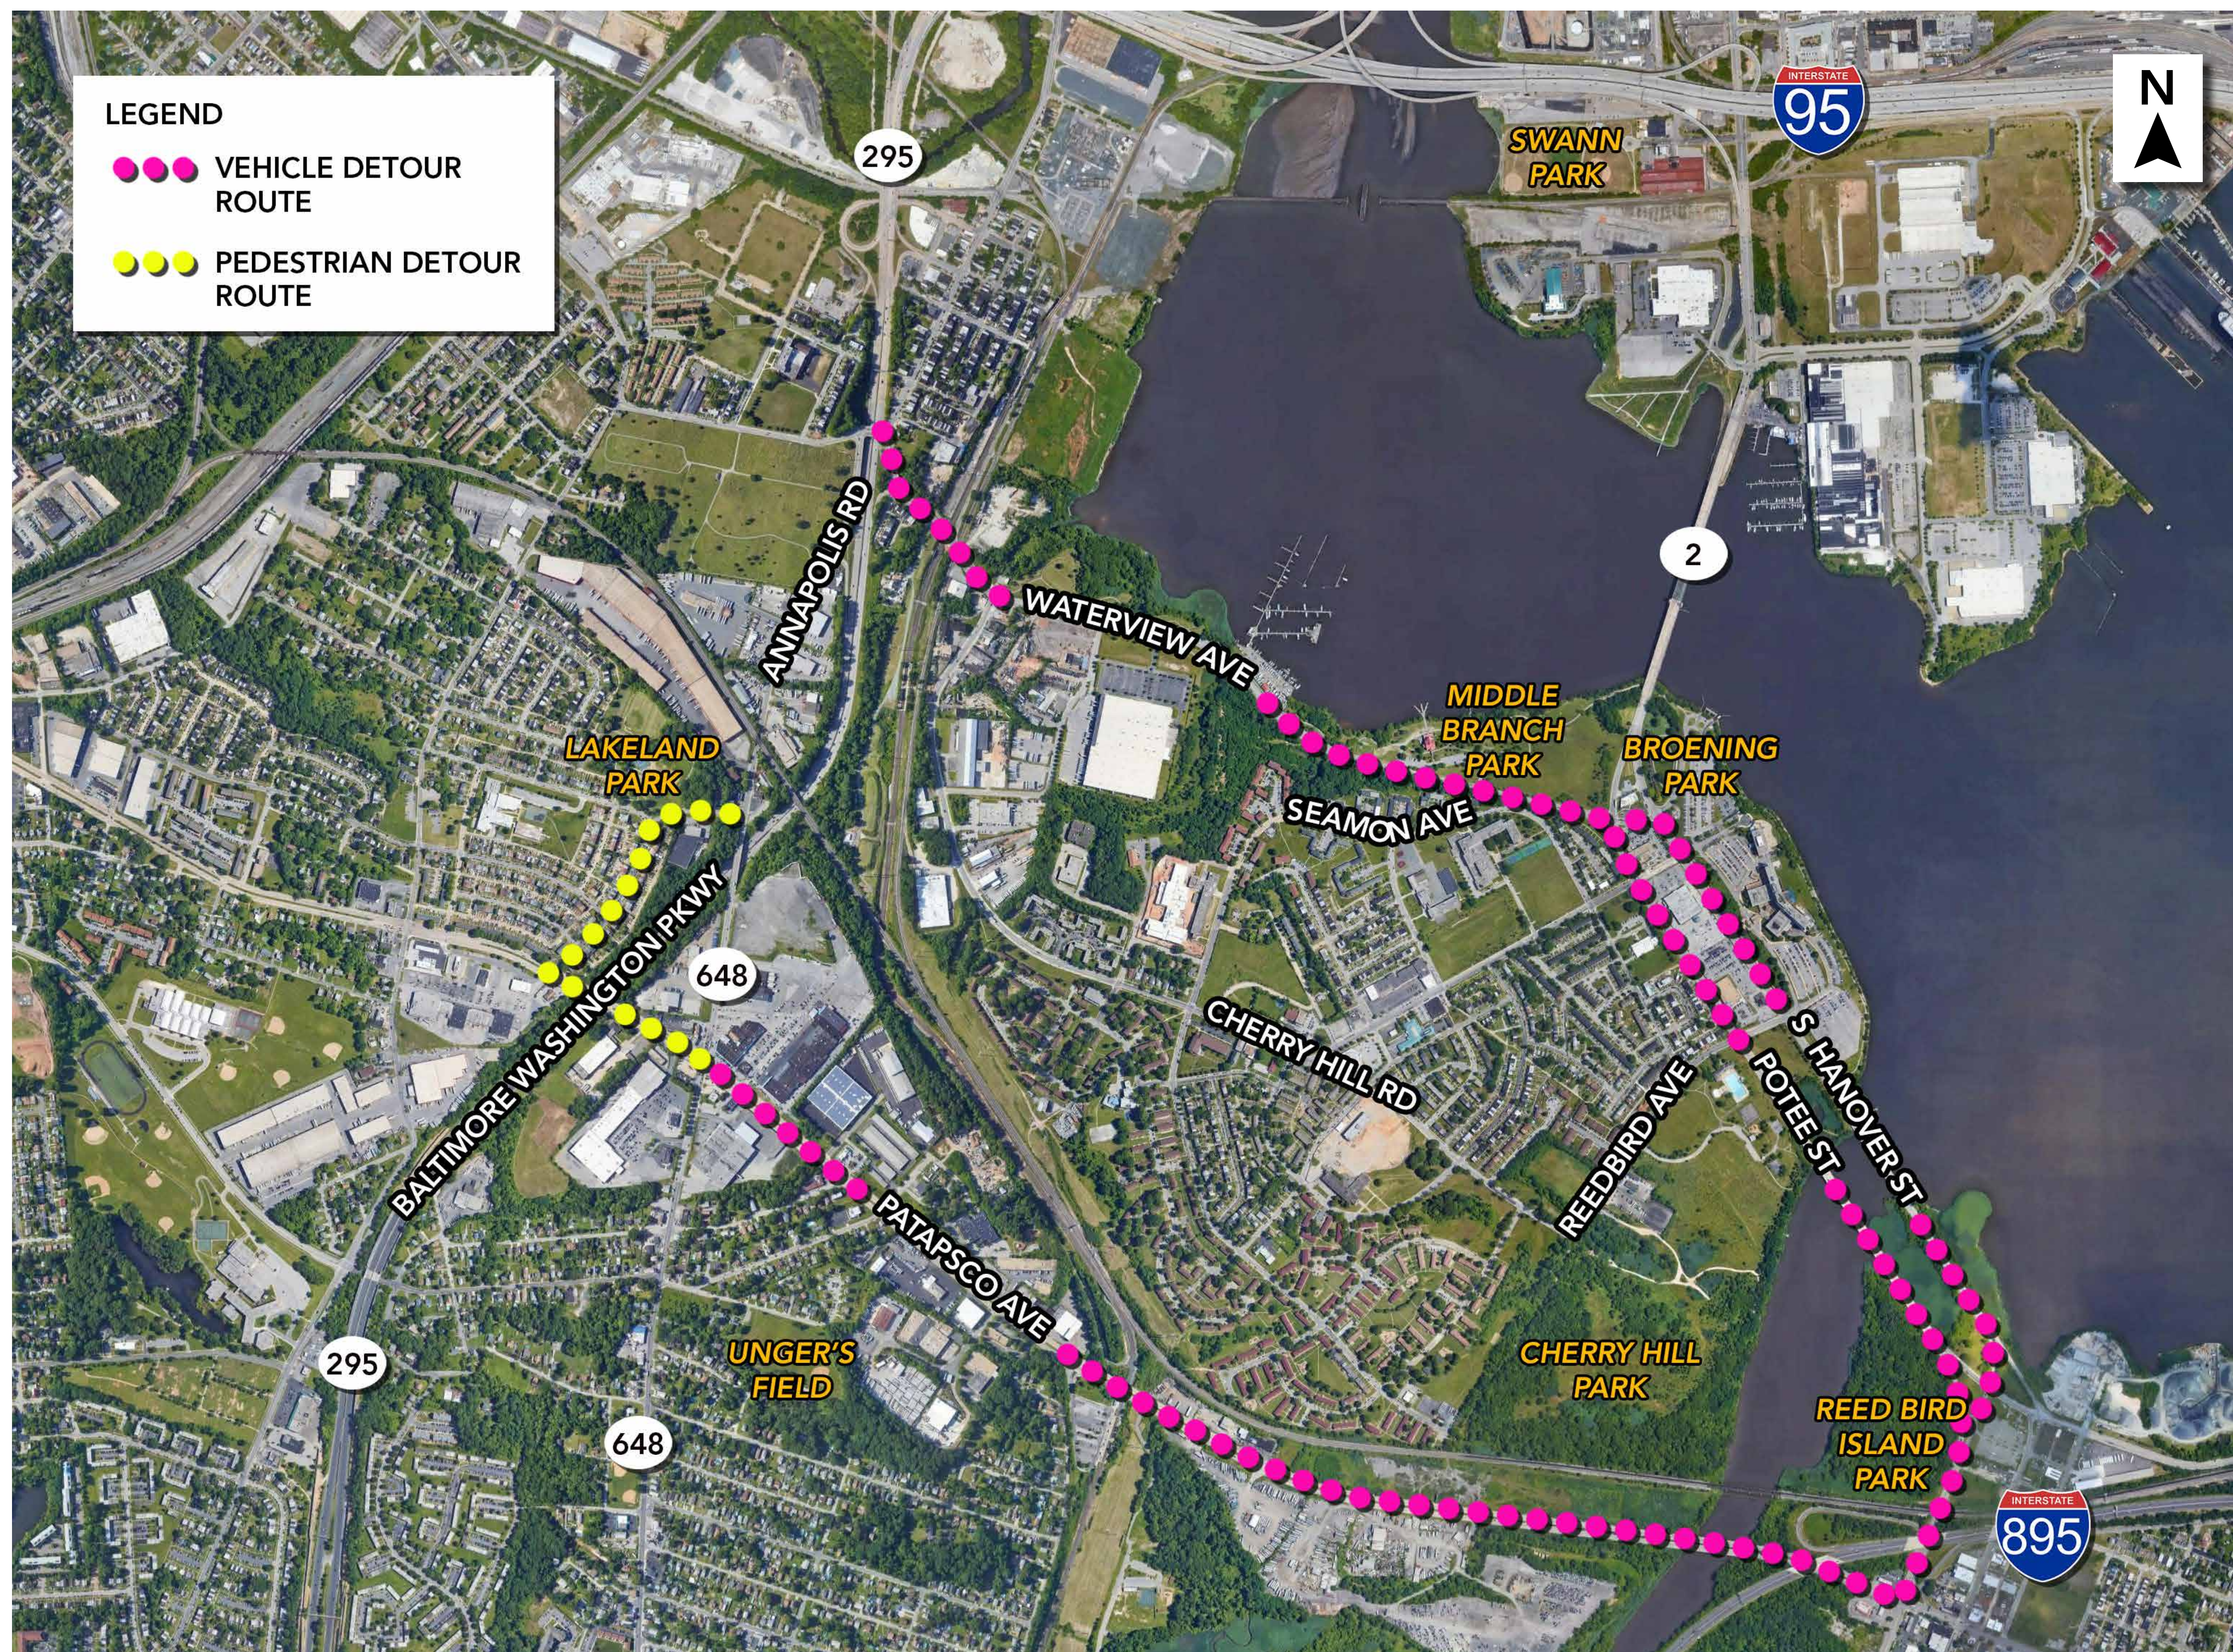

Annapolis Road Detour Information

Detour in effect from approximately March 2019 – February 2021. Detour signage will be in place to direct motorists, pedestrians, and bicyclists around local closures.

1. Northbound Annapolis Road traffic will be detoured east on Patapsco Avenue
2. Take a left on Potee Street
3. Continue onto Hanover Street
4. Then turn left on Waterview Avenue
5. From the intersection at Waterview Avenue and Annapolis Road, take a right onto Annapolis Road
6. Southbound Annapolis Road traffic will be detoured east on Waterview Avenue
7. Take a right on Potee Street
8. Right on Patapsco Avenue back to Annapolis Road